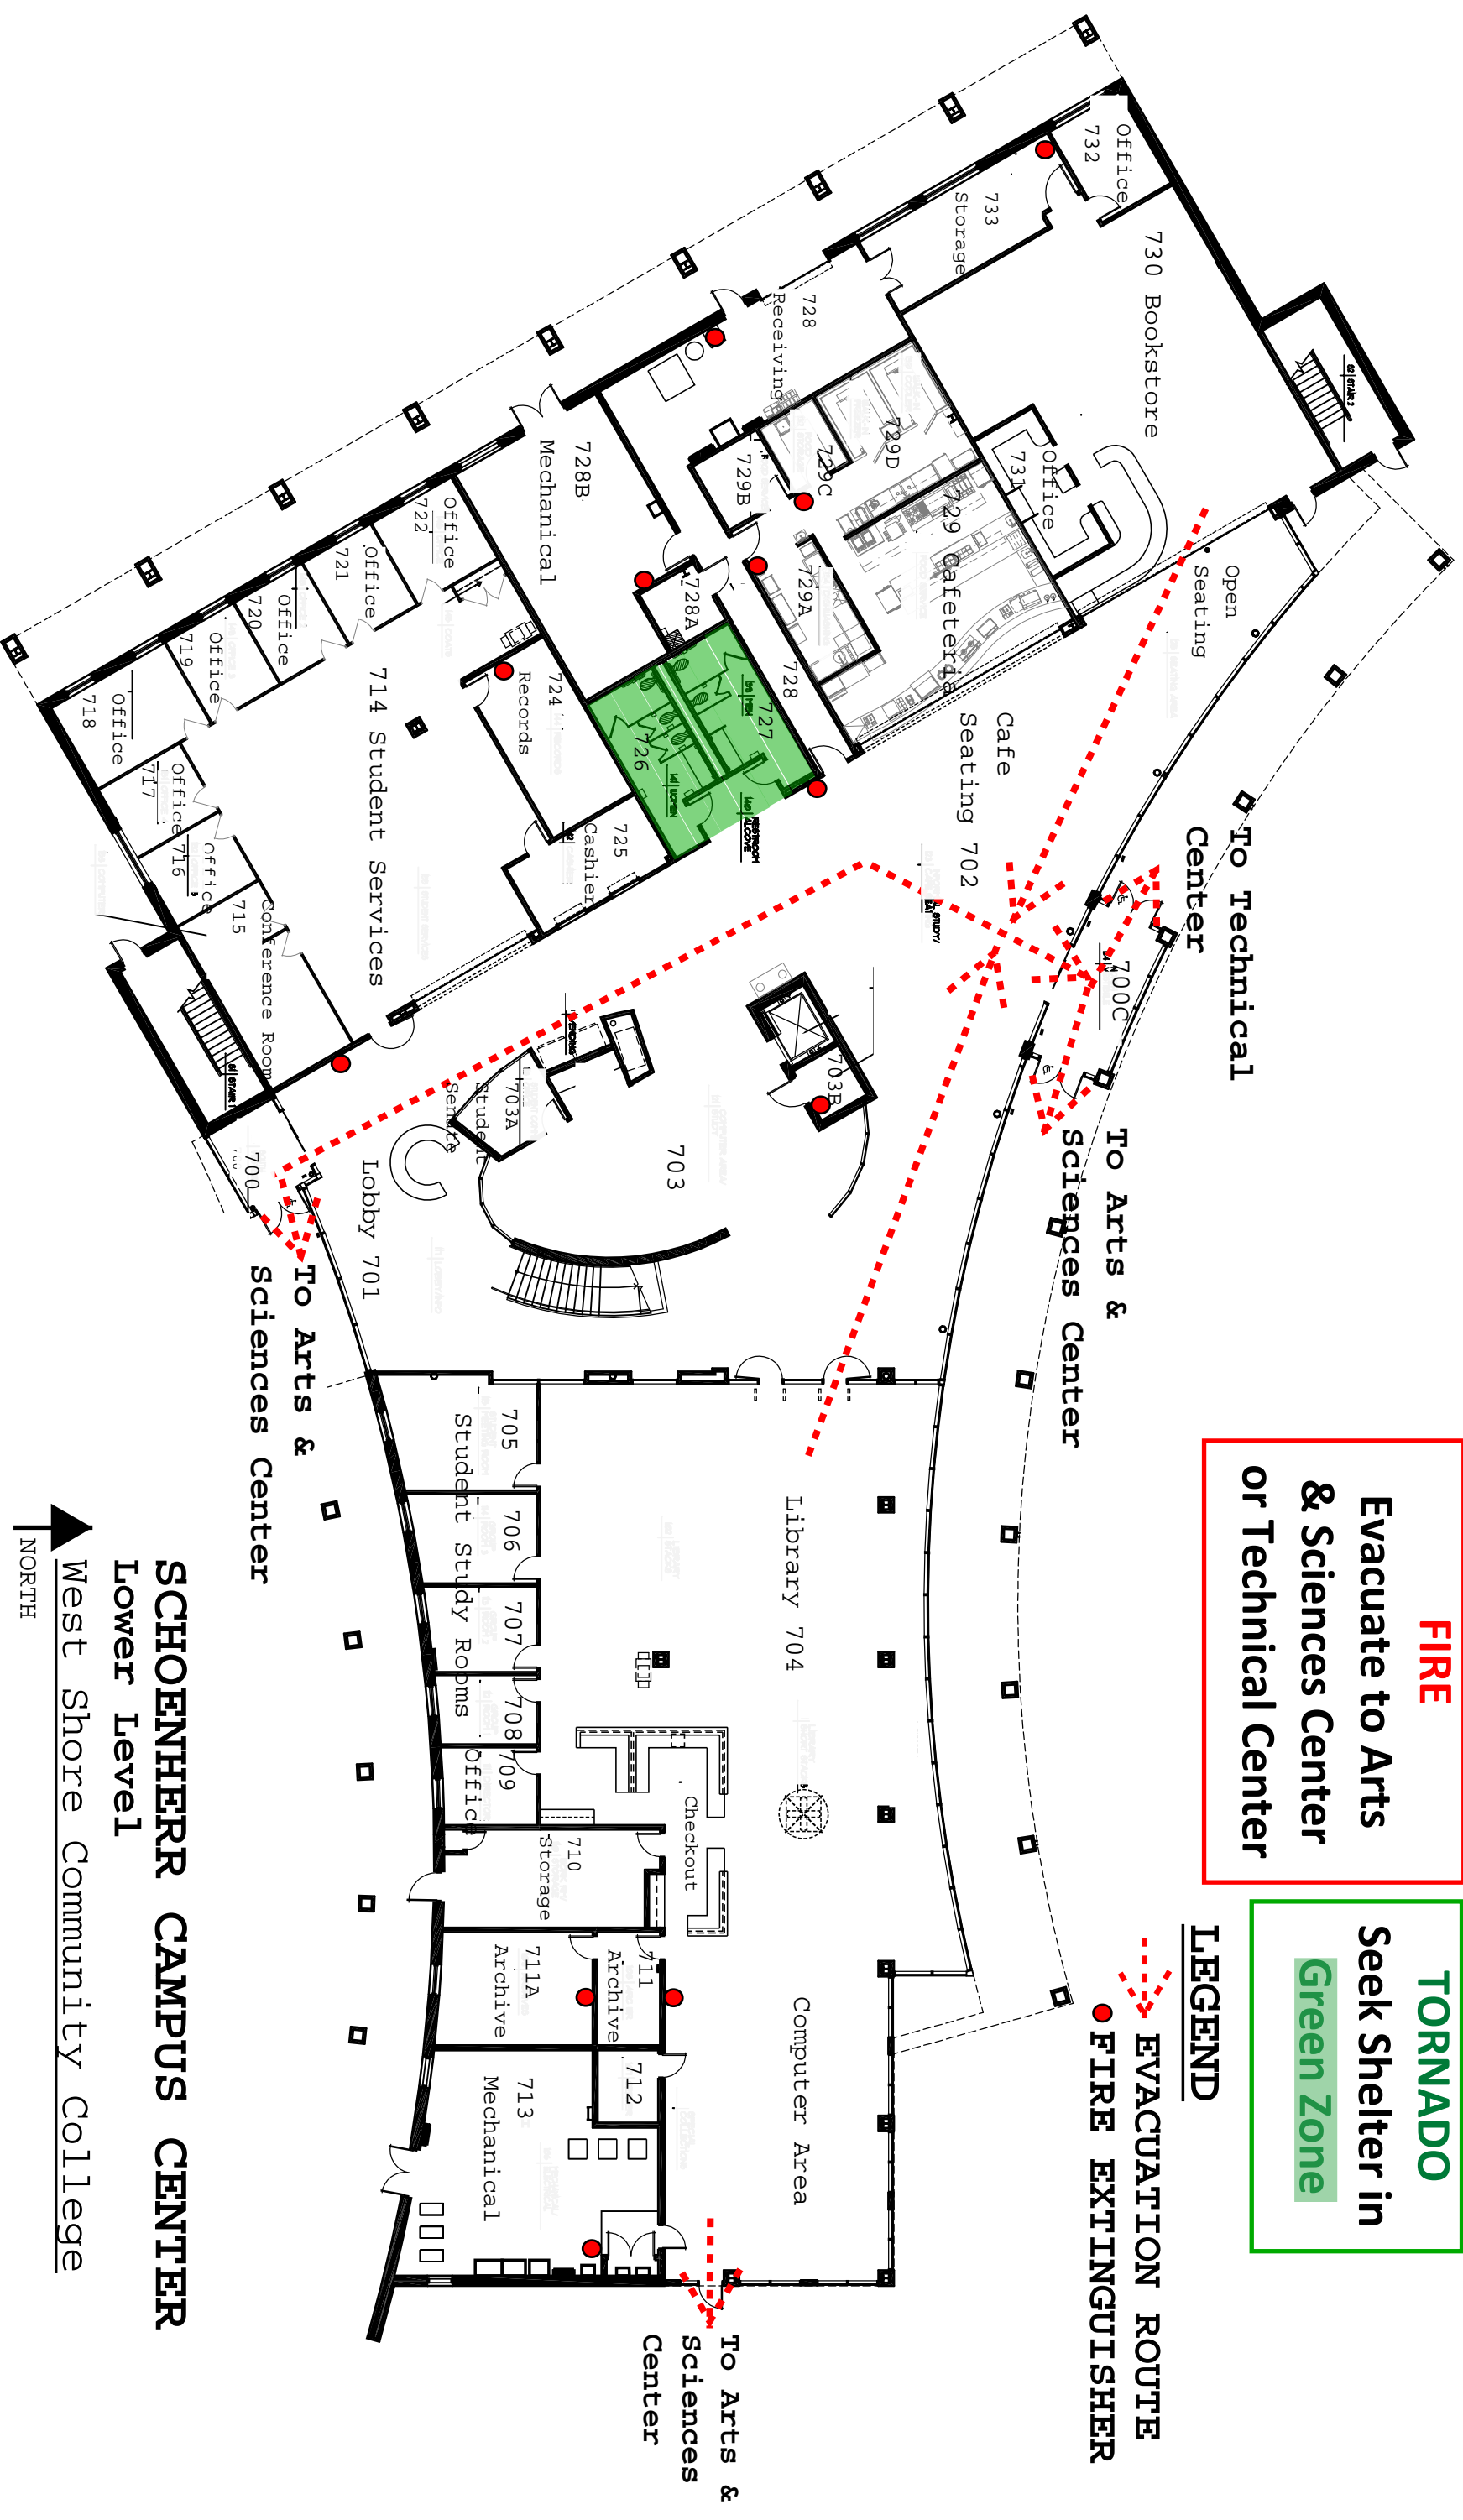

IN EVENT OF

FIRE
Evacuate to Arts
& Sciences Center
or Technical Center

TORNADO
Seek Shelter in
Green Zone

LEGEND

 **EVACUATION ROUTE**
 **FIRE EXTINGUISHER**

SCHOENHERR CAMPUS CENTER
Lower Level

West Shore Community College
NORTH

IN EVENT OF

FIRE
Evacuate to Arts
& Sciences Center
or Technical Center

TORNADO
Seek Shelter in
Green Zone

LEGEND

-  EVACUATION ROUTE
-  FIRE EXTINGUISHER

SCHOENHERR CAMPUS CENTER

Upper Level

West Shore Community College

NORTH