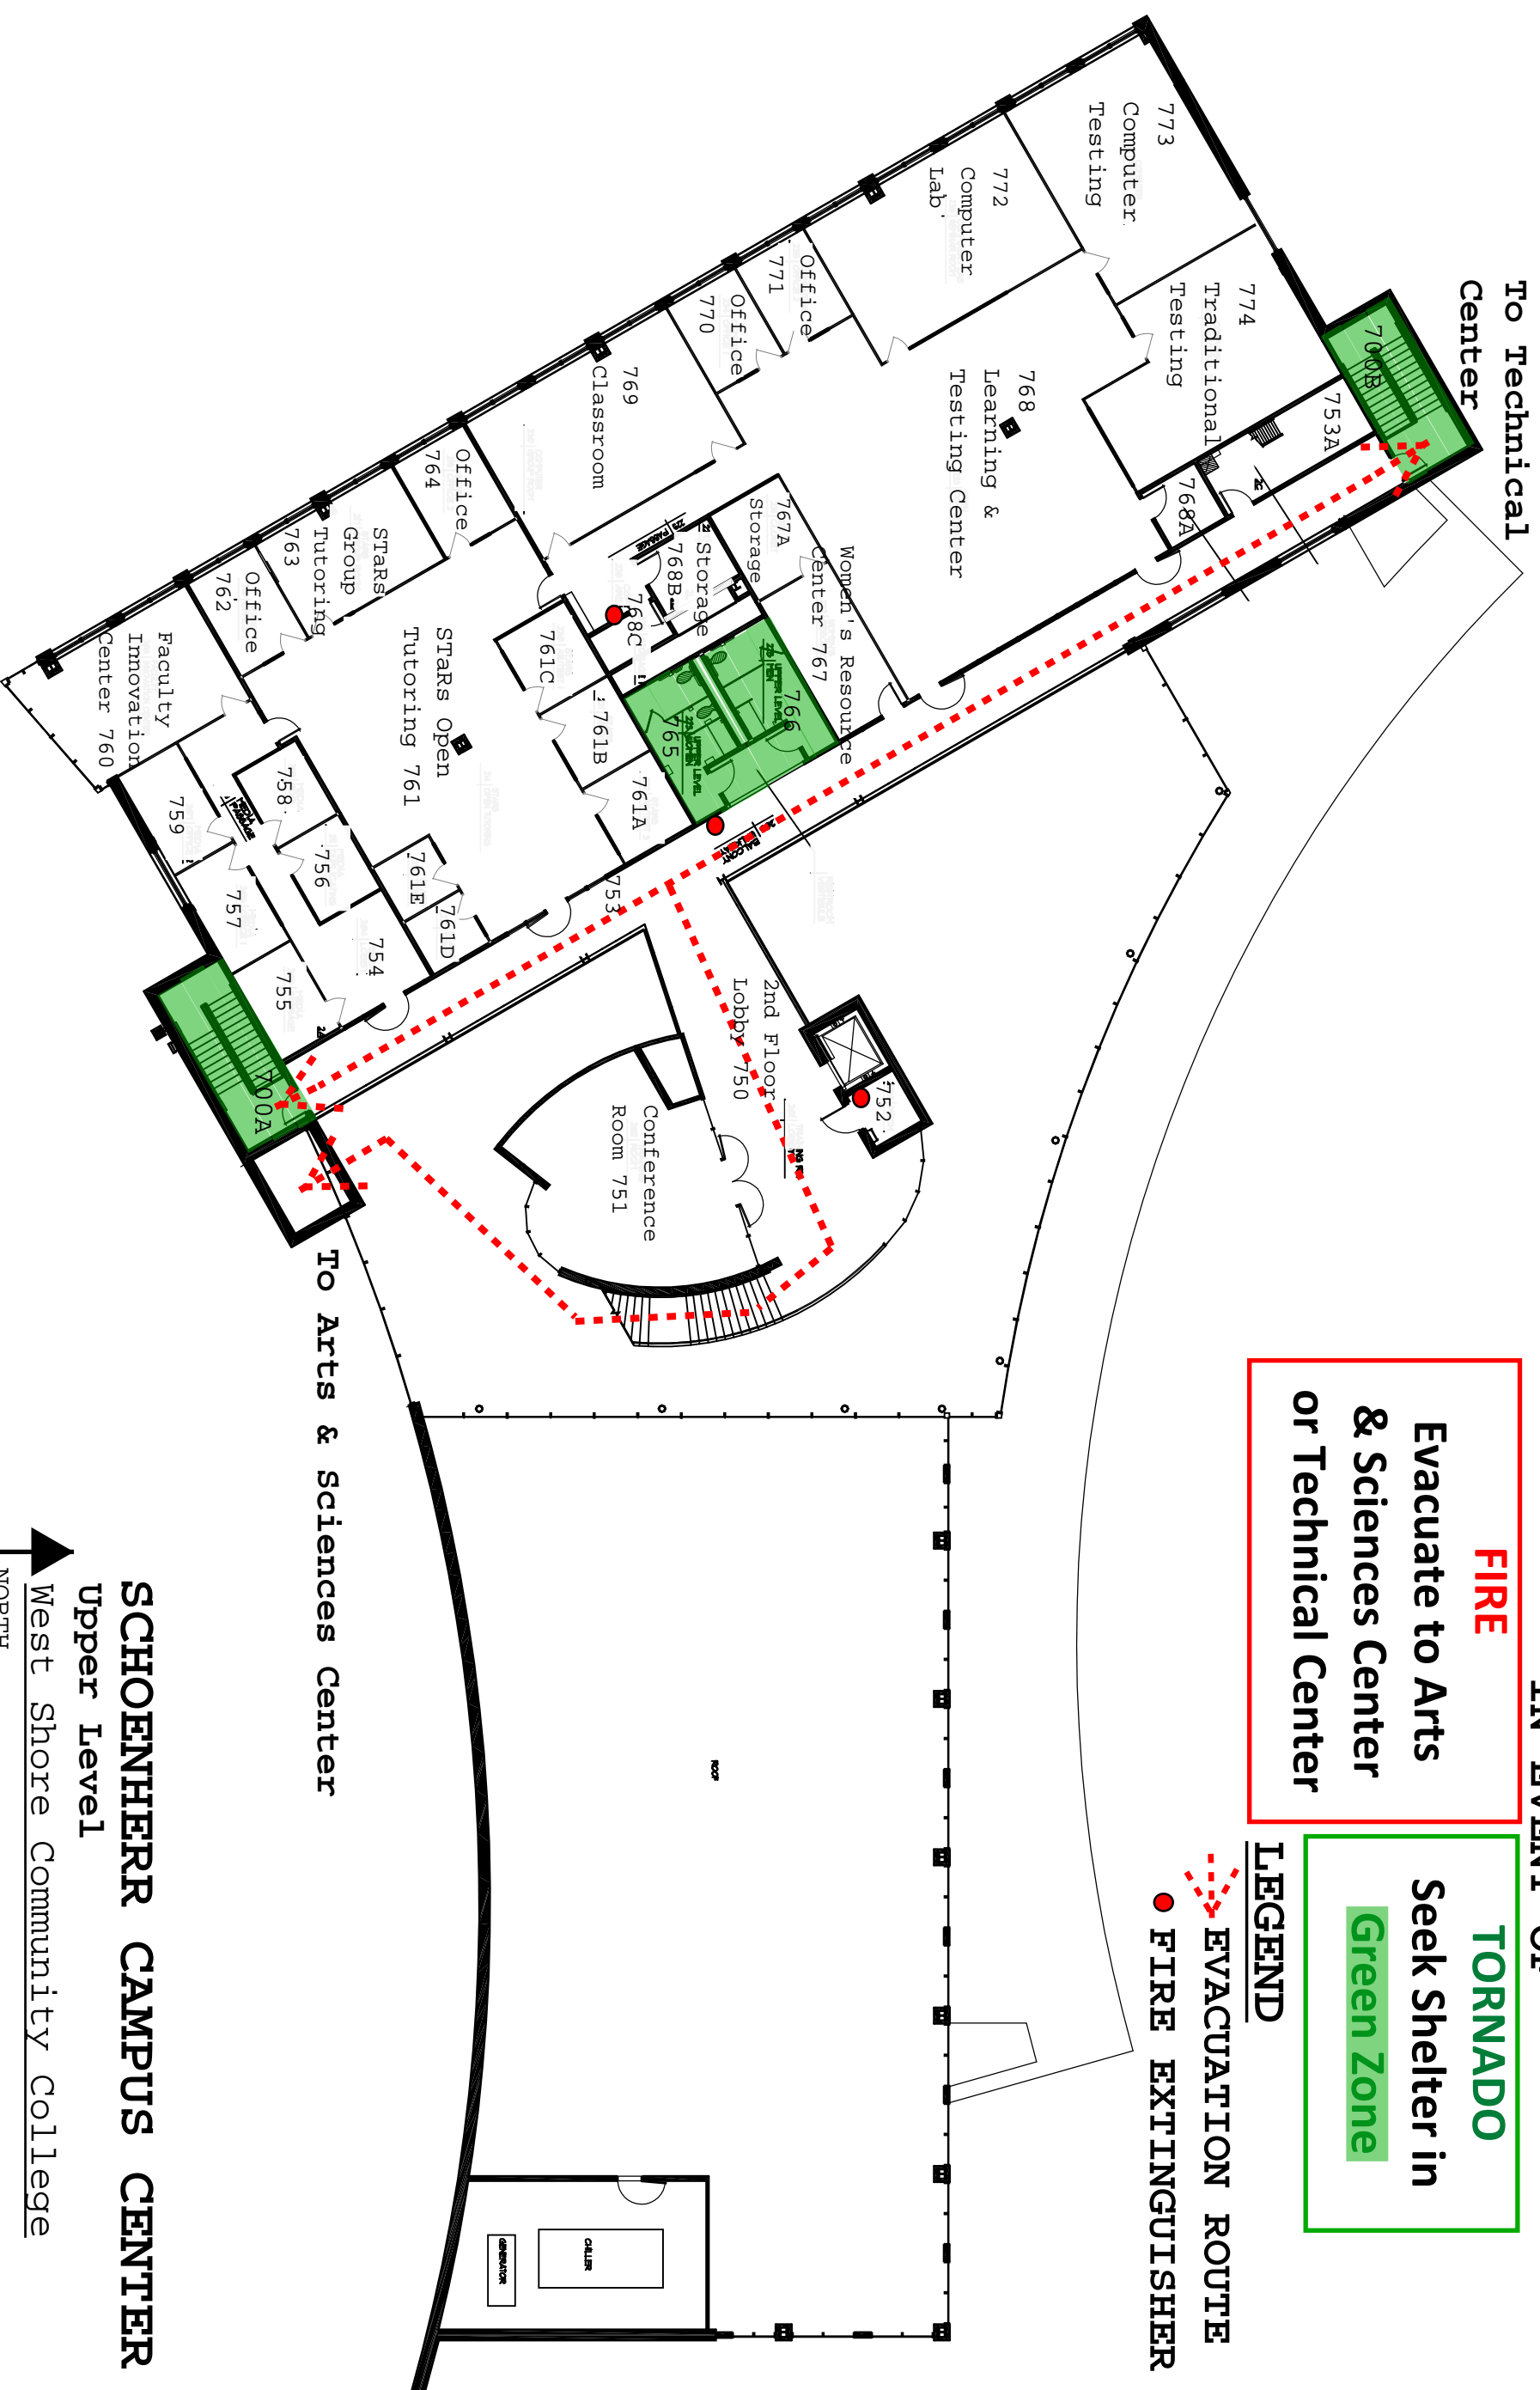

IN EVENT OF

FIRE
Evacuate to Arts
& Sciences Center
or Technical Center

TORNADO
Seek Shelter in
Green Zone

LEGEND

 **EVACUATION ROUTE**
 **FIRE EXTINGUISHER**

SCHOENHERR CAMPUS CENTER
Lower Level

West Shore Community College
NORTH

IN EVENT OF

FIRE
Evacuate to Arts
& Sciences Center
or Technical Center

TORNADO
Seek Shelter in
Green Zone

LEGEND

-  EVACUATION ROUTE
-  FIRE EXTINGUISHER

SCHOENHERR CAMPUS CENTER

Upper Level

West Shore Community College

NORTH