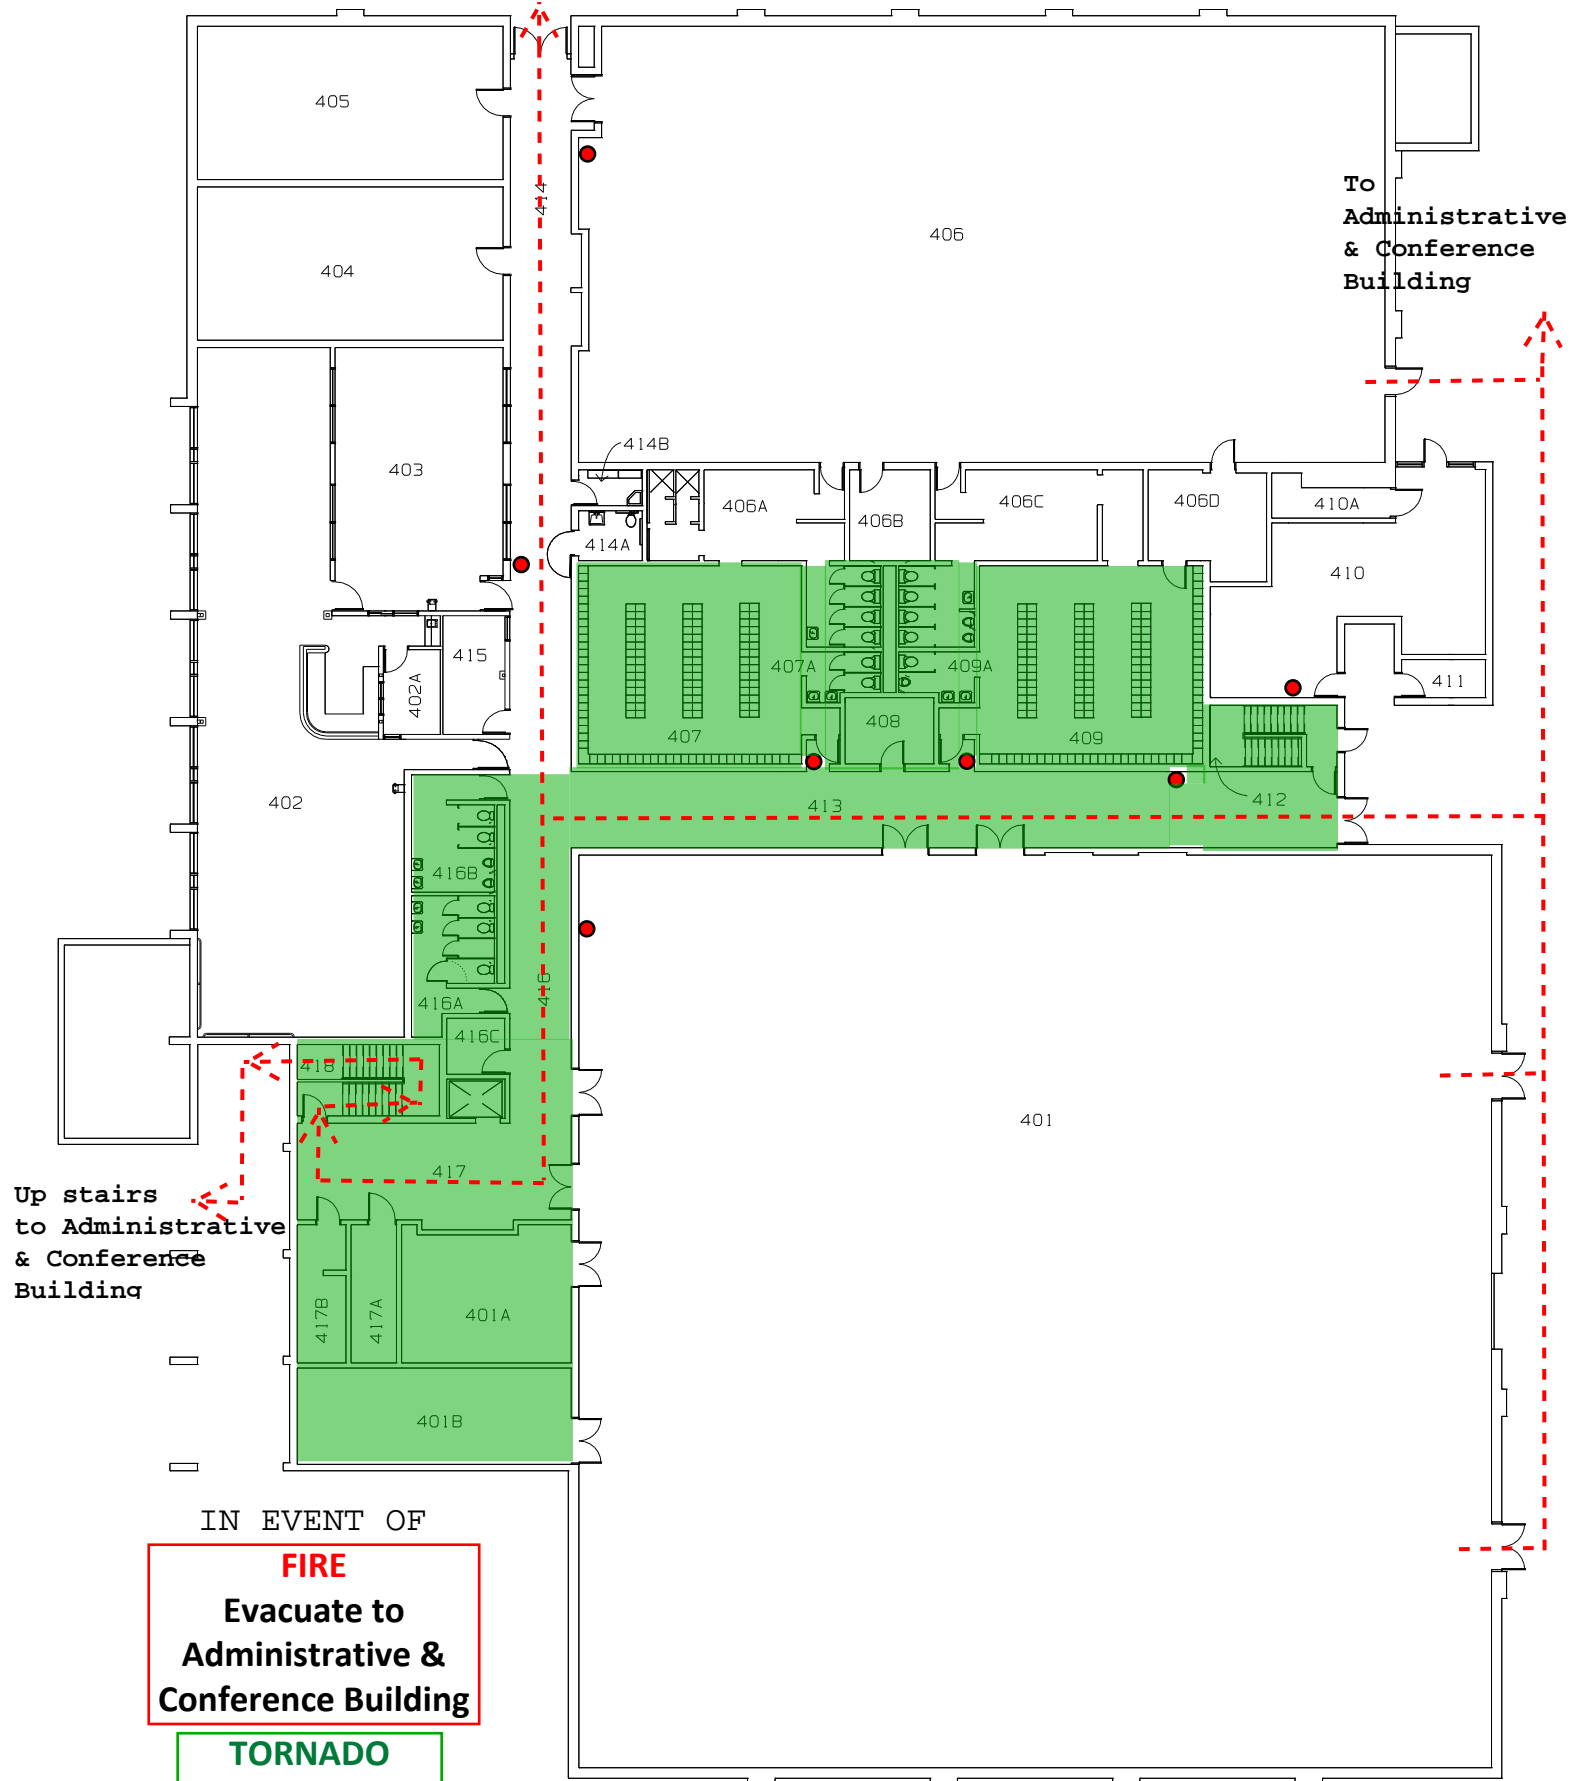

To Administrative & Conference Building

To Administrative & Conference Building

IN EVENT OF

**FIRE**  
 Evacuate to  
 Administrative &  
 Conference Building

**TORNADO**  
 Seek Shelter in  
 Green Zone

**LEGEND**

-  EVACUATION ROUTE
-  FIRE EXTINGUISHER

LOWER LEVEL  
 REC CENTER  
 WEST SHORE  
 COMMUNITY COLLEGE